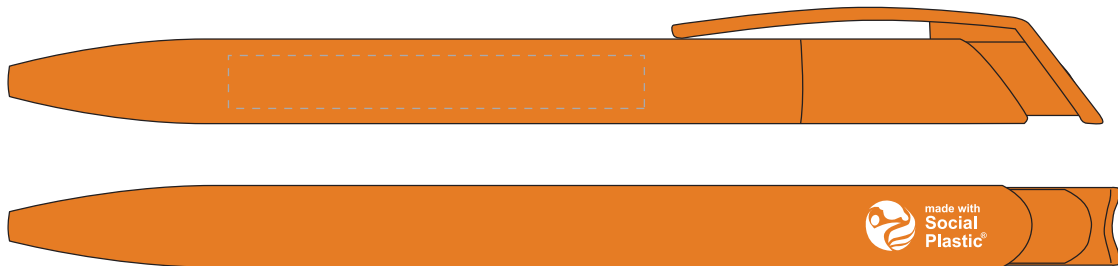

Your Ref:	Quantity:	Product Code: TPC000110
Our Ref:	Version: 1	Product Colour: AMBER

PRINTING CONCERNS:**PRODUCT INFO:**

We stock this item in the following colours

**PANTONE REFERENCE(S)**
 Full Colour Printing

ARTWORK SCALE 100%

ARTWORK SCALE 100%

Max print area: 55mm x 7mm

Product Image for visualisation
- colours may vary

The dashed line is to demonstrate print area and will not appear on your printed item

PLEASE NOTE: